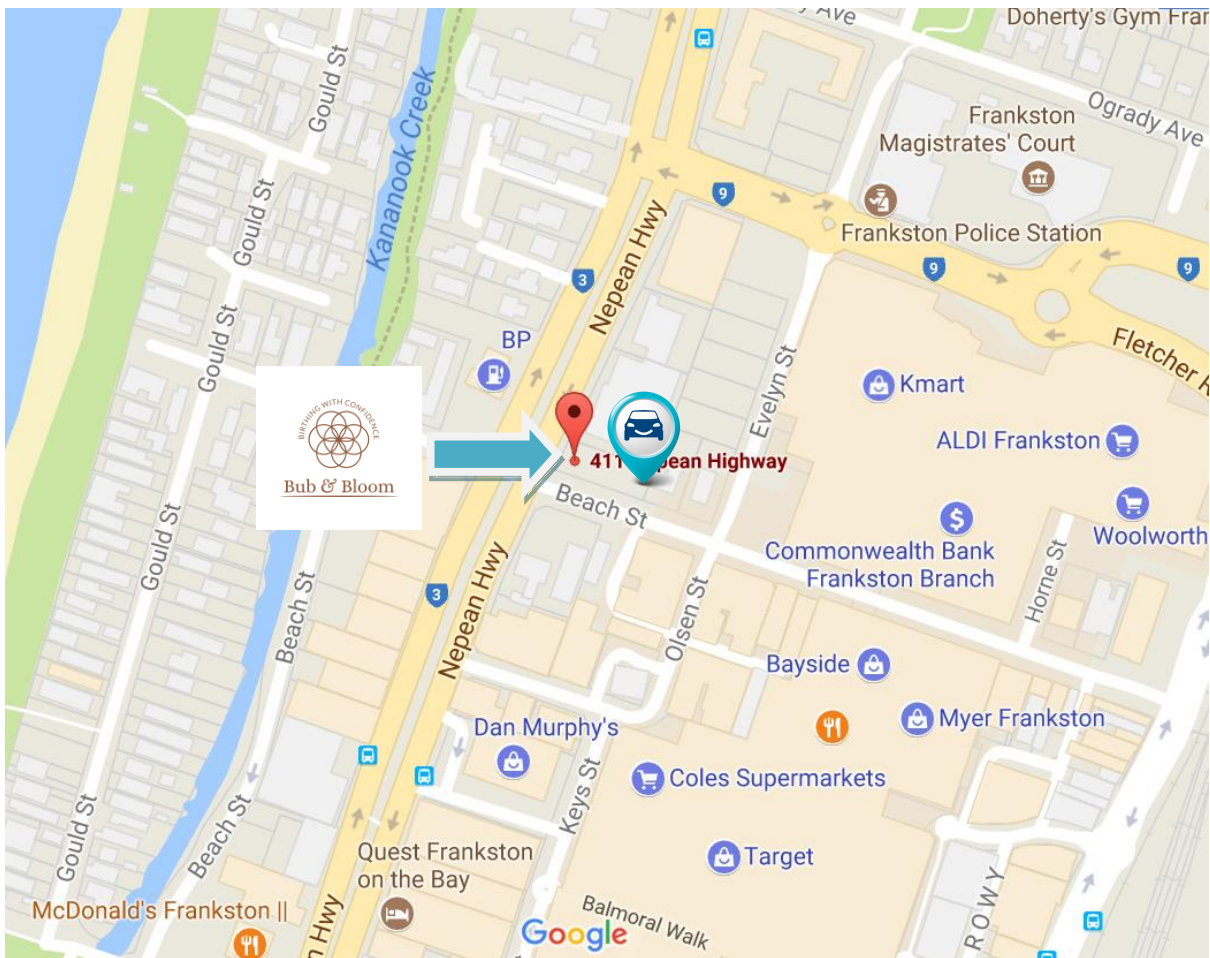

## Directions and Parking

### Venue:

SAI – Home and Community Care  
411 Nepean Hwy  
Frankston VIC 3199

**FREE PARKING** can be found *under the venue building*. Entrance on Beach Street. Press intercom button and the doors will be opened for you.

**FREE CURB SIDE PARKING** is on Nepean Hwy directly opposite building at in front of BP station.